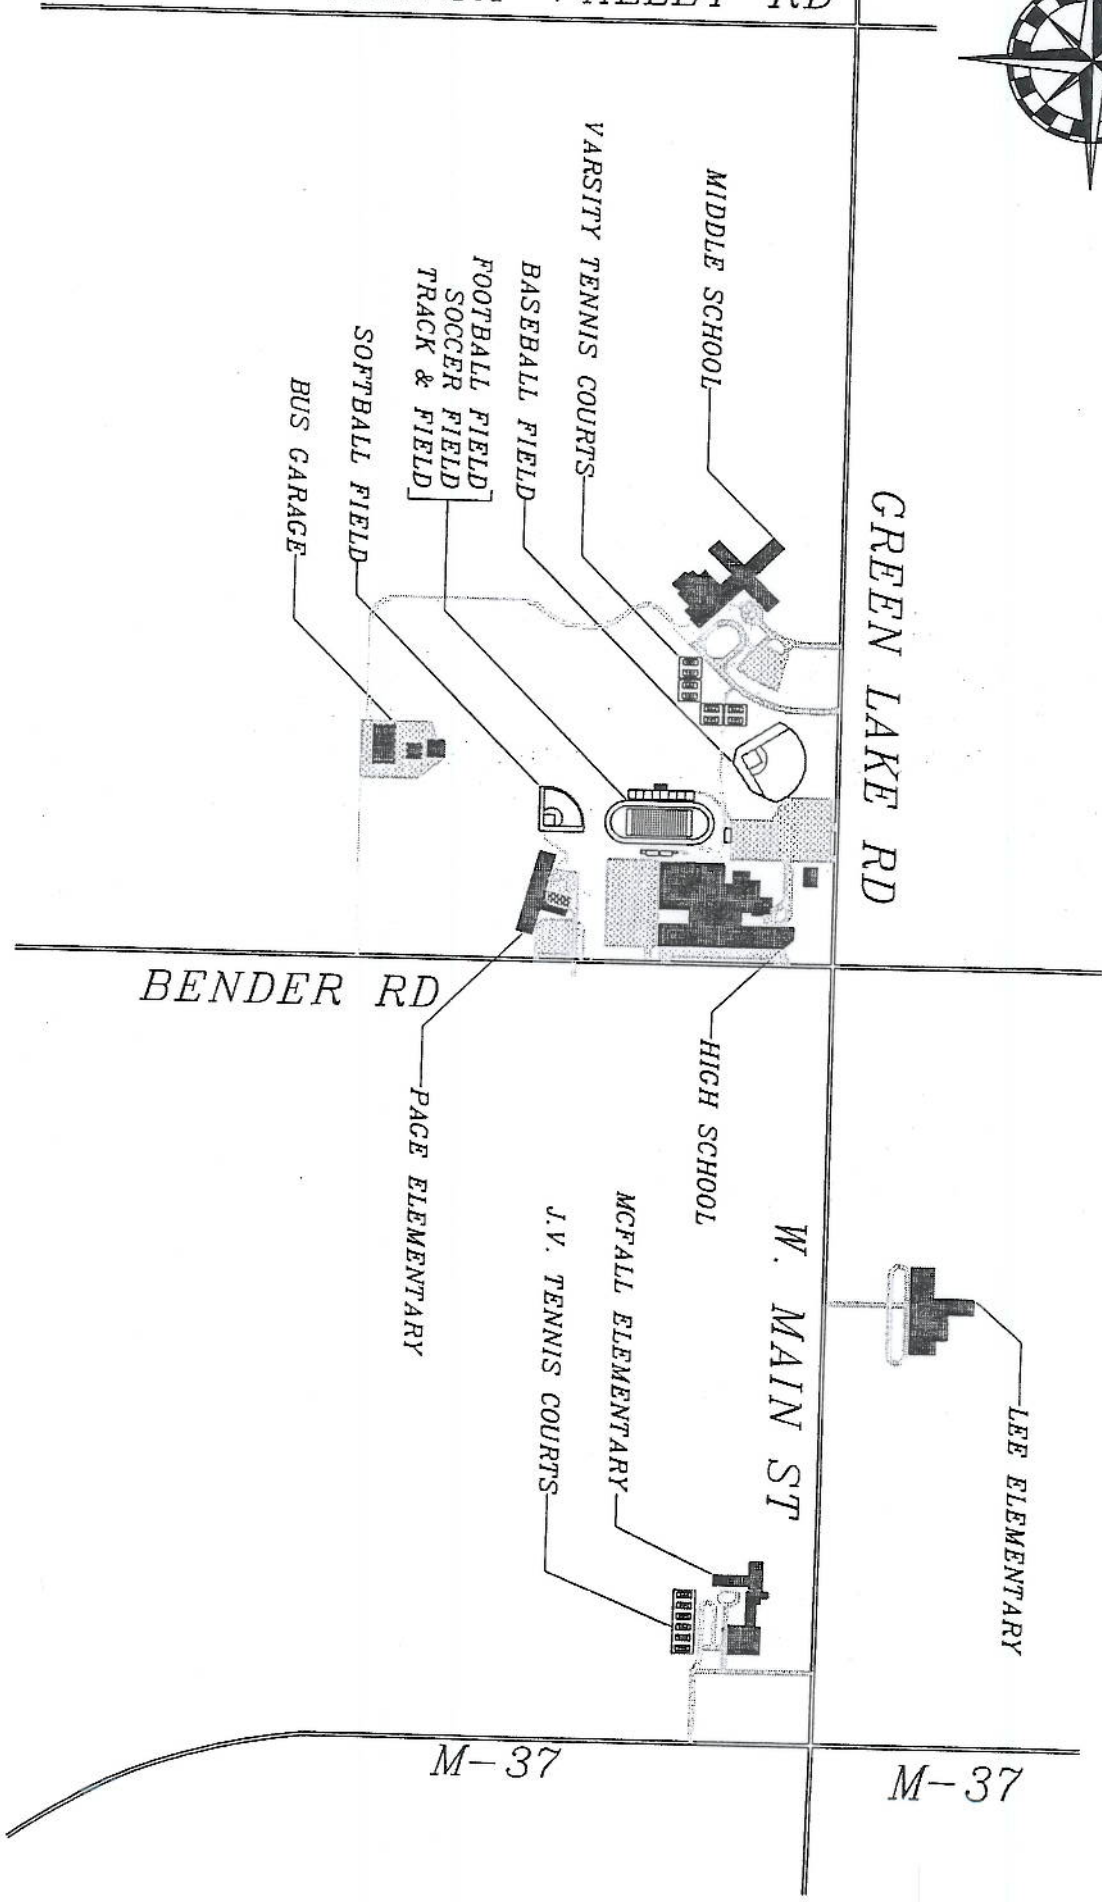

CHERRY VALLEY RD

GREEN LAKE RD

BENDER RD

W. MAIN ST

M-37

M-37

MIDDLE SCHOOL
VARSITY TENNIS COURTS
BASEBALL FIELD
FOOTBALL FIELD
SOCCER & FIELD
SOFTBALL FIELD
BUS GARAGE

HIGH SCHOOL
MCFALL ELEMENTARY
J.V. TENNIS COURTS
PAGE ELEMENTARY

LEE ELEMENTARY