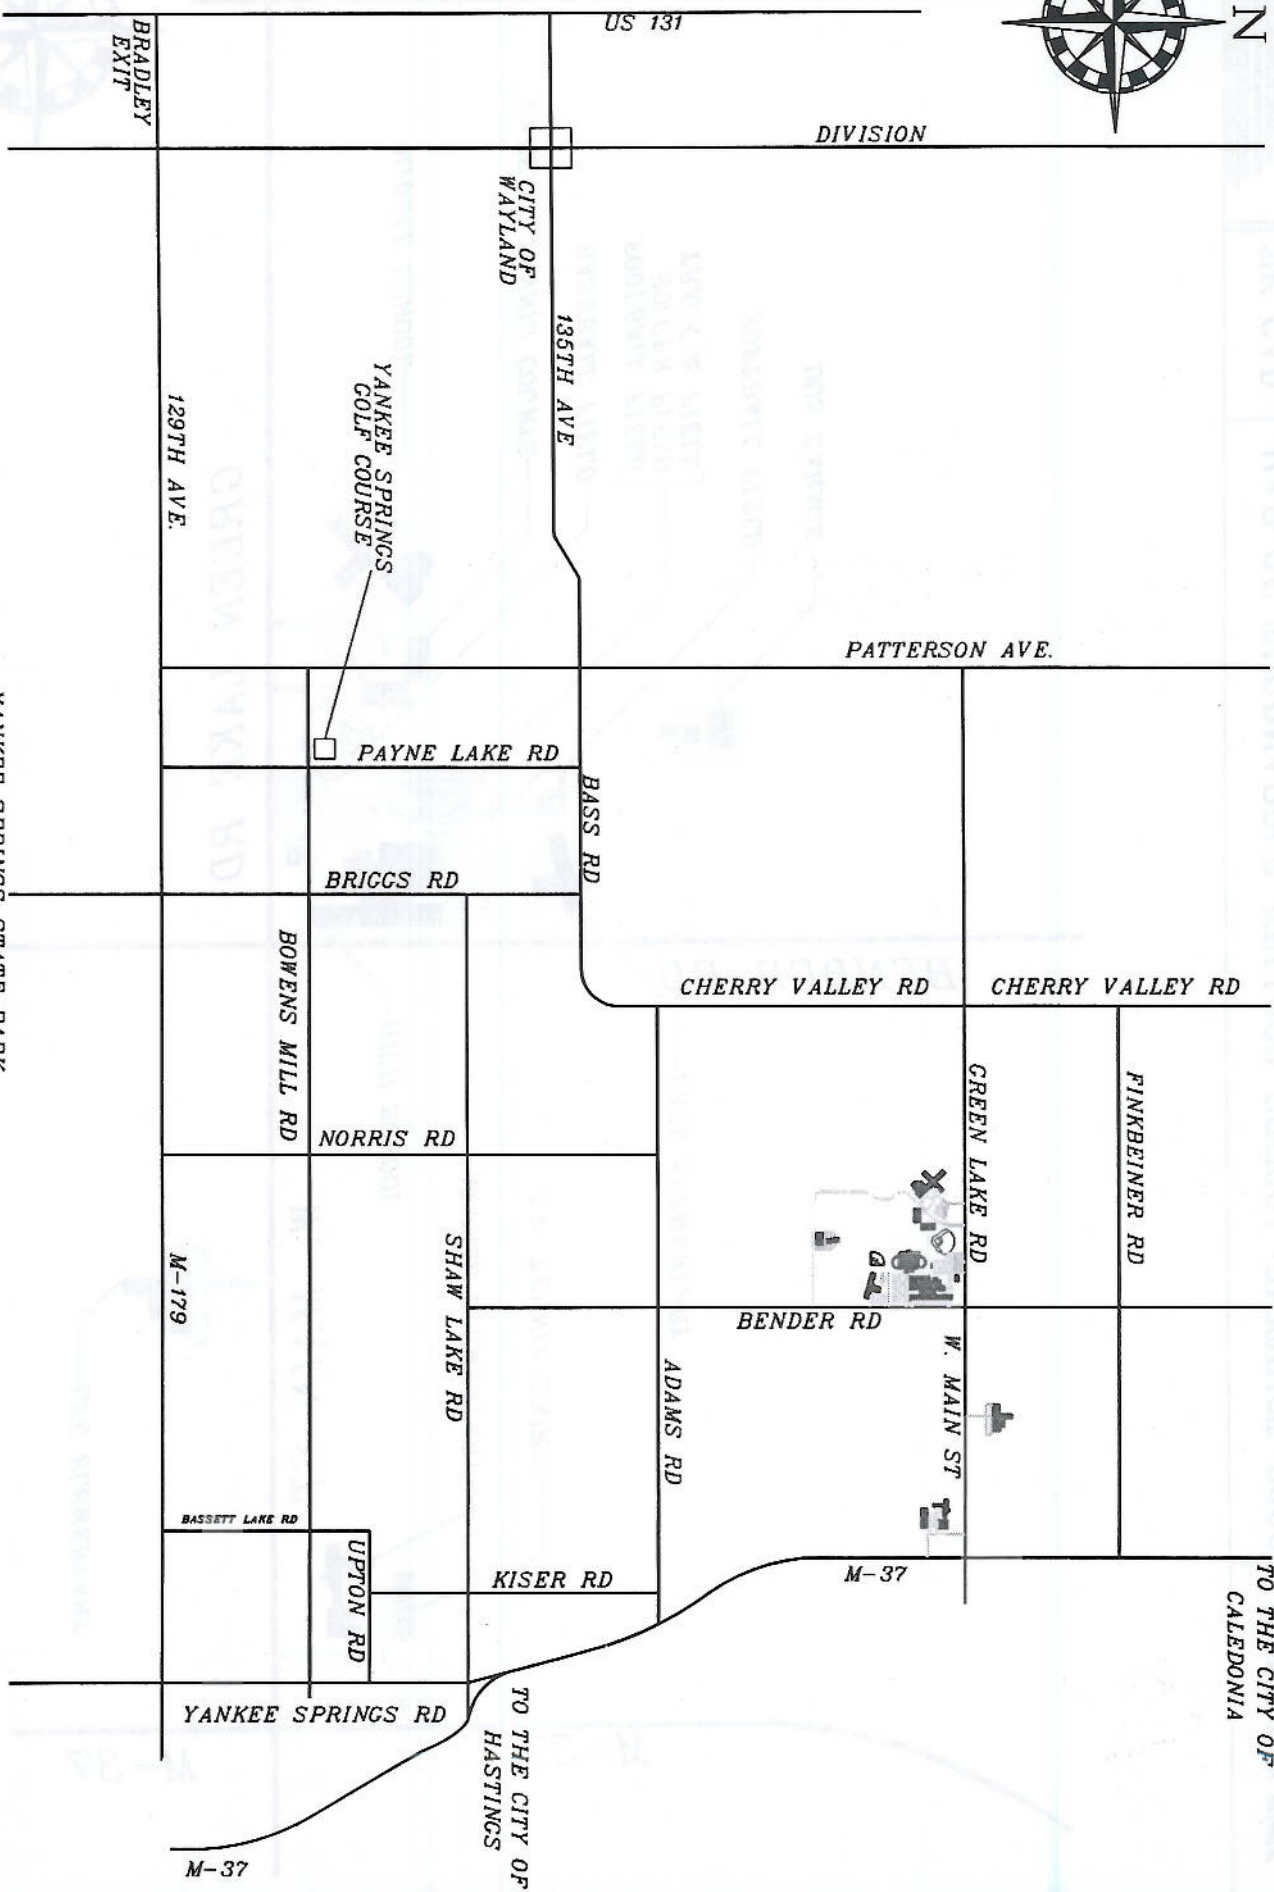

TK CAD

MAP OF THORNAPPLE KELLOCG SCHOOL DISTRICT 2006

DRAWN BY ZACH RUNGE
AND LEE GLASS

TO THE CITY OF
CALEDONIA

TO THE CITY OF
HASTINGS

YANKEE SPRINGS STATE PARK
CROSS COUNTRY COURSE