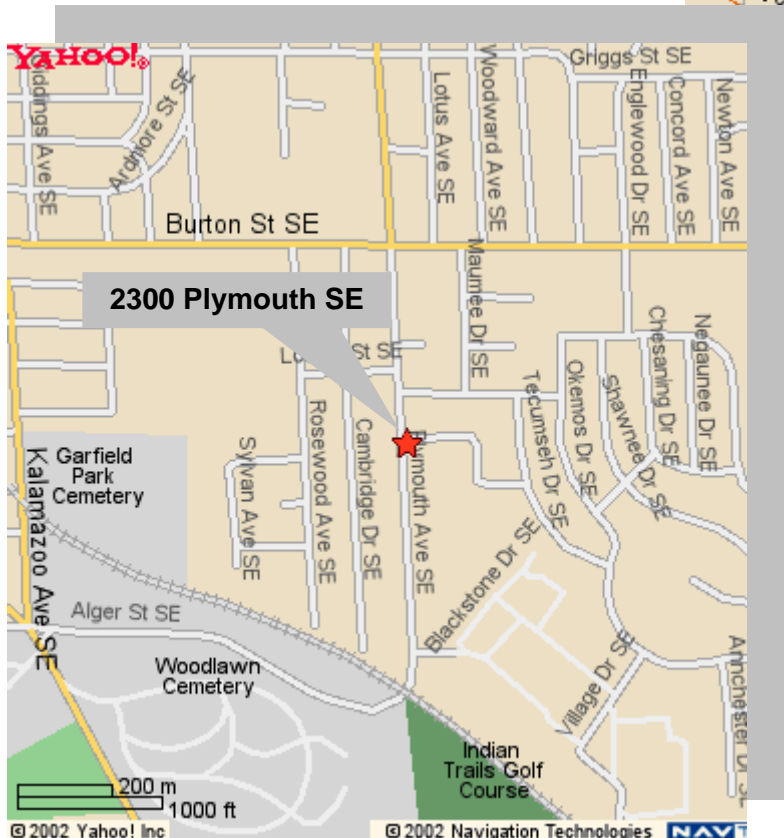

Grand Rapids Christian High School

2300 Plymouth SE

From I-96 Exit at East Beltline:

- 1 Exit EAST BELTLINE SOUTH
- 1 Travel SOUTH on the East Beltline
- 1 Turn RIGHT (west) onto BURTON STREET SE
- 1 Travel west on Burton Street approximately 1.96 miles to PLYMOUTH AVE SE
- 1 Turn LEFT (south) onto Plymouth SE
- 1 Travel south on Plymouth 0.25 miles to school on east side of road

From US 131 Expressway:

- 1 Exit US 131 on BURTON STREET EAST
- 1 Travel EAST on BURTON for approximately 2.5 miles to the traffic light at PLYMOUTH AVE SE
- 1 Turn RIGHT (south) onto Plymouth Ave SE
- 1 Travel south on Plymouth 0.25 miles to school on east side of road

<http://maps.yahoo.com/py/maps.py?Pyt=Tmap&addr=2300+Plymouth+Ave+Se&city=Grand+Rapids&state=MI&csz=Grand+Rapids,+MI+49506-5225&slt=42.923371&sln=-85.623398&zip=49506-5225&country=us&BFKey=&BFCat=&BFClient=&cs=9&name=&desc=&poititle=&poi=&uz=49506&ds=n&mag=7&newmag=6>

From I-96 Exit at Cascade Road SE Exit:

- 1 Exit at the CASCADE ROAD SE WEST ramp
- 1 At the first traffic light at EAST PARIS SE, turn right (SOUTH)
- 1 Travel south on East Paris to traffic light at BURTON STREET SE
- 1 Travel west on Burton Street approximately 2.5 miles to PLYMOUTH AVE SE
- 1 Turn LEFT (south) onto Plymouth SE
- 1 Travel south on Plymouth 0.25 miles to school on east side of road