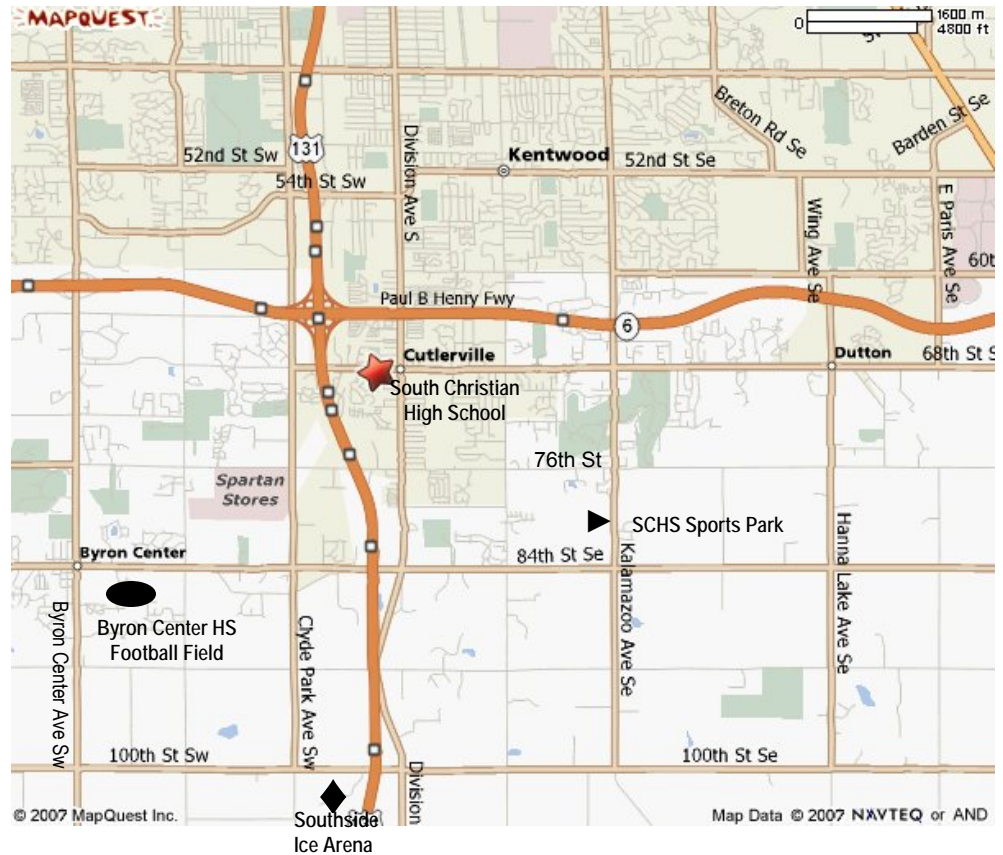

South Christian High School

160 68th Street SW
Grand Rapids, MI 49548
(616) 455-3210

★ **South Christian High School**
Basketball
Volleyball

▶ **Sports Park Athletic Complex**
Soccer
Tennis
Baseball
Softball

● **Byron Center HS Football Field**
Football

◆ **Southside Ice Arena**
Hockey

South Christian High School - 160 68th Street SW

Take 131 to 68th Street Exit, turn East on 68th Street to school on the South side of road

South Christian Sports Complex - 7979 Kalamazoo Avenue SE

From the South: Take 131 North to 84th Street. Turn East on 84th Street to Kalamazoo Ave. Turn North on Kalamazoo. Sports Complex is on the West side of road.

From the North: Take 131 South to 76th Street. Turn East on 76th Street to Kalamazoo Ave. Turn South on Kalamazoo. Sports Complex is on the West side of road.

From the East or West: Take M-6 to 131. Take 131 South to 76th St and turn East on 76th St. to Kalamazoo Ave. Turn South on Kalamazoo. The Sports Complex is on the West side of the road